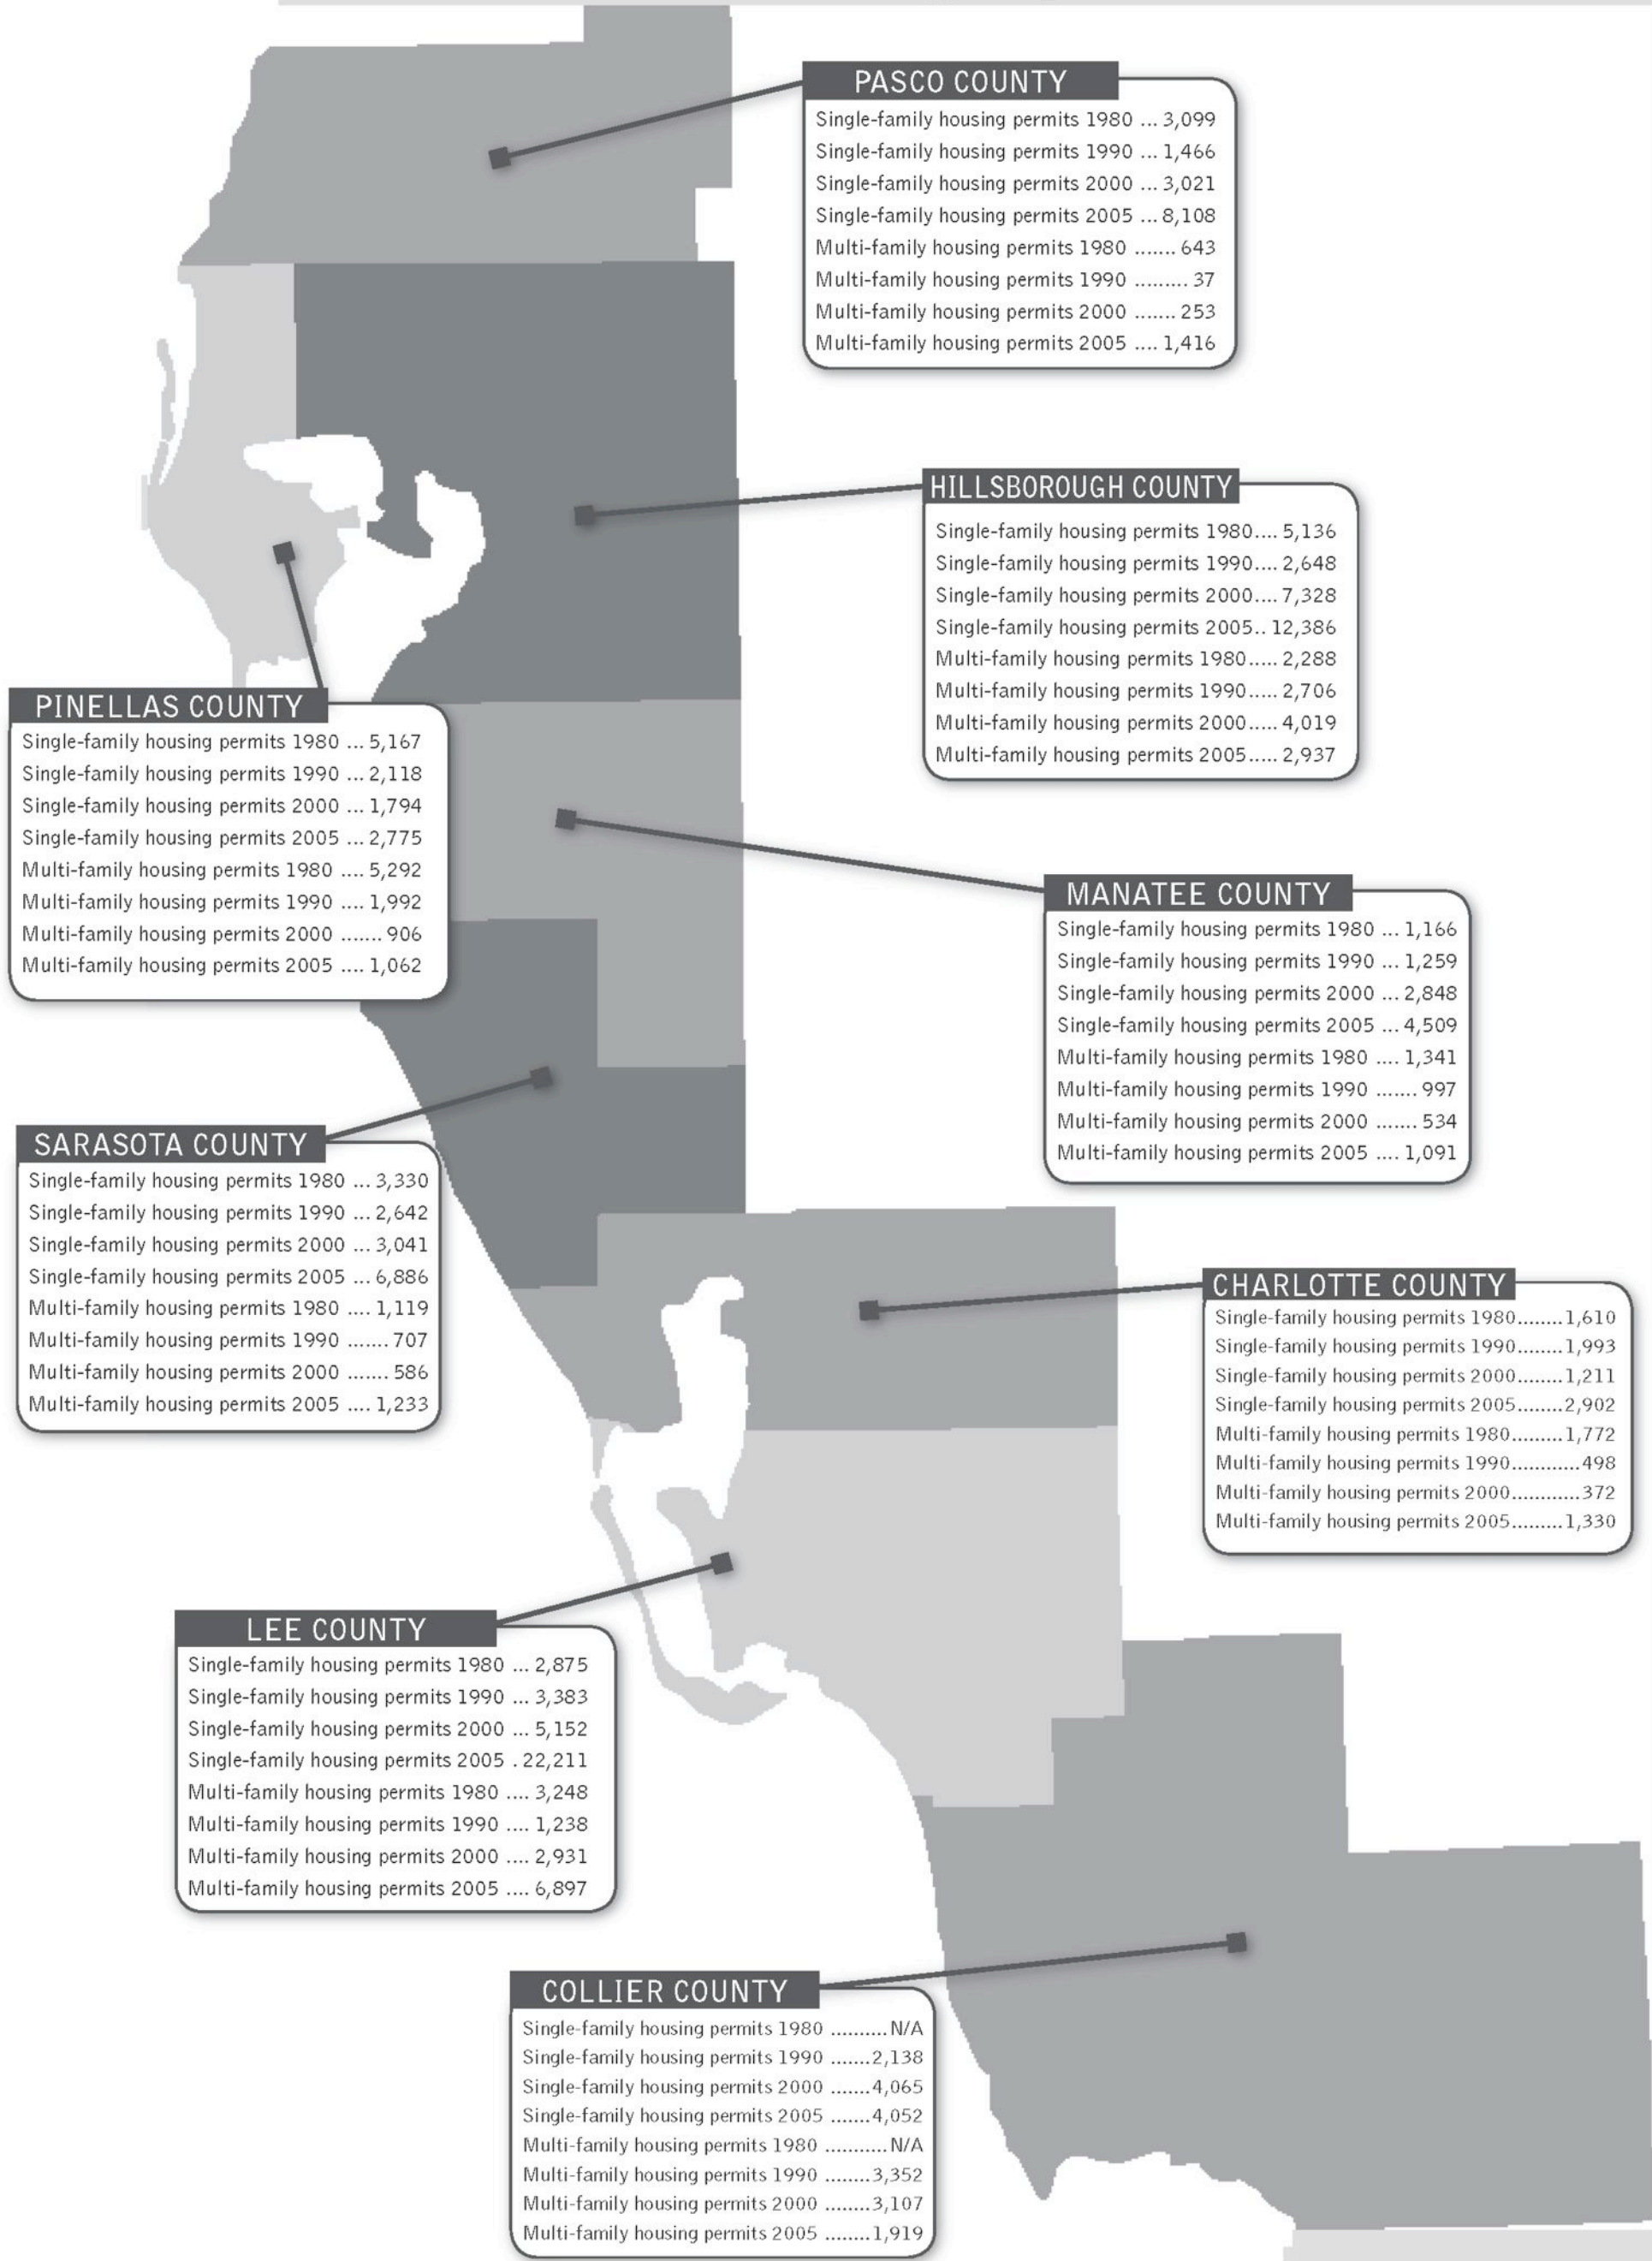

GULF COAST housing permits

PASCO COUNTY

Single-family housing permits 1980 ... 3,099
Single-family housing permits 1990 ... 1,466
Single-family housing permits 2000 ... 3,021
Single-family housing permits 2005 ... 8,108
Multi-family housing permits 1980 643
Multi-family housing permits 1990 37
Multi-family housing permits 2000 253
Multi-family housing permits 2005 1,416

HILLSBOROUGH COUNTY

Single-family housing permits 1980.... 5,136
Single-family housing permits 1990.... 2,648
Single-family housing permits 2000.... 7,328
Single-family housing permits 2005.. 12,386
Multi-family housing permits 1980..... 2,288
Multi-family housing permits 1990..... 2,706
Multi-family housing permits 2000..... 4,019
Multi-family housing permits 2005..... 2,937

PINELLAS COUNTY

Single-family housing permits 1980 ... 5,167
Single-family housing permits 1990 ... 2,118
Single-family housing permits 2000 ... 1,794
Single-family housing permits 2005 ... 2,775
Multi-family housing permits 1980 5,292
Multi-family housing permits 1990 1,992
Multi-family housing permits 2000 906
Multi-family housing permits 2005 1,062

MANATEE COUNTY

Single-family housing permits 1980 ... 1,166
Single-family housing permits 1990 ... 1,259
Single-family housing permits 2000 ... 2,848
Single-family housing permits 2005 ... 4,509
Multi-family housing permits 1980 1,341
Multi-family housing permits 1990 997
Multi-family housing permits 2000 534
Multi-family housing permits 2005 1,091

SARASOTA COUNTY

Single-family housing permits 1980 ... 3,330
Single-family housing permits 1990 ... 2,642
Single-family housing permits 2000 ... 3,041
Single-family housing permits 2005 ... 6,886
Multi-family housing permits 1980 1,119
Multi-family housing permits 1990 707
Multi-family housing permits 2000 586
Multi-family housing permits 2005 1,233

CHARLOTTE COUNTY

Single-family housing permits 1980.....1,610
Single-family housing permits 1990.....1,993
Single-family housing permits 2000.....1,211
Single-family housing permits 2005.....2,902
Multi-family housing permits 1980.....1,772
Multi-family housing permits 1990.....498
Multi-family housing permits 2000.....372
Multi-family housing permits 2005.....1,330

LEE COUNTY

Single-family housing permits 1980 ... 2,875
Single-family housing permits 1990 ... 3,383
Single-family housing permits 2000 ... 5,152
Single-family housing permits 2005 . 22,211
Multi-family housing permits 1980 3,248
Multi-family housing permits 1990 1,238
Multi-family housing permits 2000 2,931
Multi-family housing permits 2005 6,897

COLLIER COUNTY